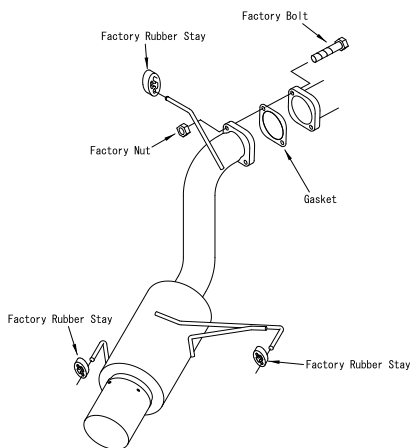

Hi Power

HKS HI-POWER MUFFLER

SUZUKI SWIFT

Muffler design

-HKS muffler has been designed specifically for each vehicle.
 -It can be installed relatively easily, you can maximize the performance of the car.
 -Use the SUS304 having excellent appearance and durability to each part, it has been carefully manufactured by TIG welding.

SUZUKI SWIFT

Model	MMSHZC72S00127549
Engine	K12B127673
Model Year	

Code No.	32003 - ZS002
Price	THB 8,500

Type of muffler	Hi-Power Muffler Ti	
Main material	SUS304	
Diameter of tip	φ94	
Diameter of pipe	φ50	
Close noise level	Stock	83 dB
	HKS	91 dB
Weight	Stock	4.50 kgs
	HKS	5.00 kgs
Remarks		