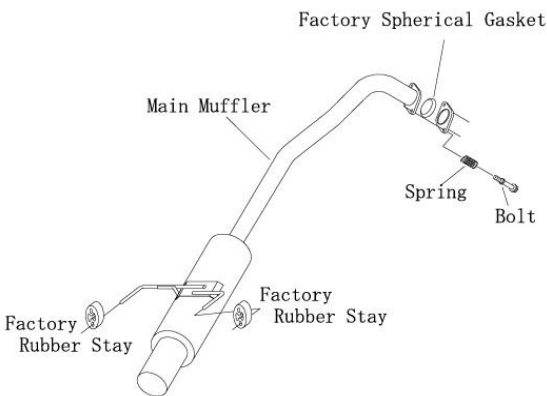

### HONDA CITY(GM2)

Model	GM2
Engine	L15A i-VTEC
Model Year	2008 - 2011
Transmission	MT & A/T
Code No.	32003-ZH002
Price inc.VAT	THB 8,000

Type of muffler	Hi-Power MUFFLER
Main material	SUS304
Diameter of tip	φ94
Diameter of pipe	φ50
Remarks	Designed for the original bumper only.