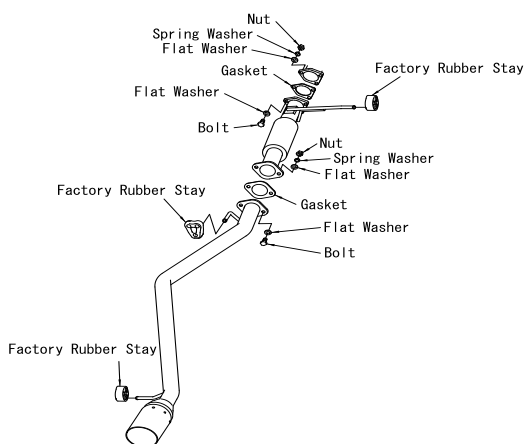

MITSUBISHI PAJERO SPORTS(KH4WG)

Muffler design

-HKS muffler has been designed specifically for each vehicle.
 -It can be installed relatively easily, you can maximize the performance of the car.
 -Use the SUS304 having excellent appearance and durability to each part, it has been carefully manufactured

MITSUBISHI PAJERO SPORTS(KH4WG)

Model	~2015:KH4WG 2015~:KR1WG
Engine	~2015:4D56 2015~:4N15037
Model Year	2008~

Code No.	31021-ZM002
Price	THB 12,000

Type of muffler	LEGAMAX Ti	
Main material	SUS304	
Diameter of tip	φ97 Ti	
Diameter of pipe	φ60	
Close noise level	Stock	KH4WG : 81 dB KR1WG : 80 dB
	HKS	KH4WG : 89 dB KR1WG : 87 dB
Weight	Stock	10.50 kg
	HKS	7.00 kg
Remarks		