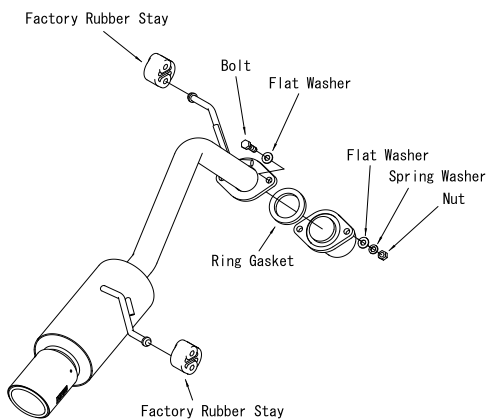

Muffler design

-HKS muffler has been designed specifically for each vehicle.
-It can be installed relatively easily, you can maximize the performance of the car.
-Use the SUS304 having excellent appearance and durability to each part, it has been carefully manufactured

MAZDA 2 HB SKYACTIVE DIESEL

Model	MM8DJ2HSA0W112415
Engine	S5 30213681 (Deisel)
Model Year	2015-

Code No.	31006-ZZ001
Price	THB 9,500

Type of muffler	Hi-Power Muffler	
Main material	SUS304	
Diameter of tip	φ94 Carbon	
Diameter of pipe	φ50	
Close noise level	Stock	76 dB
	HKS	83 dB
Weight	Stock	4 kg
	HKS	5 kg
Remarks